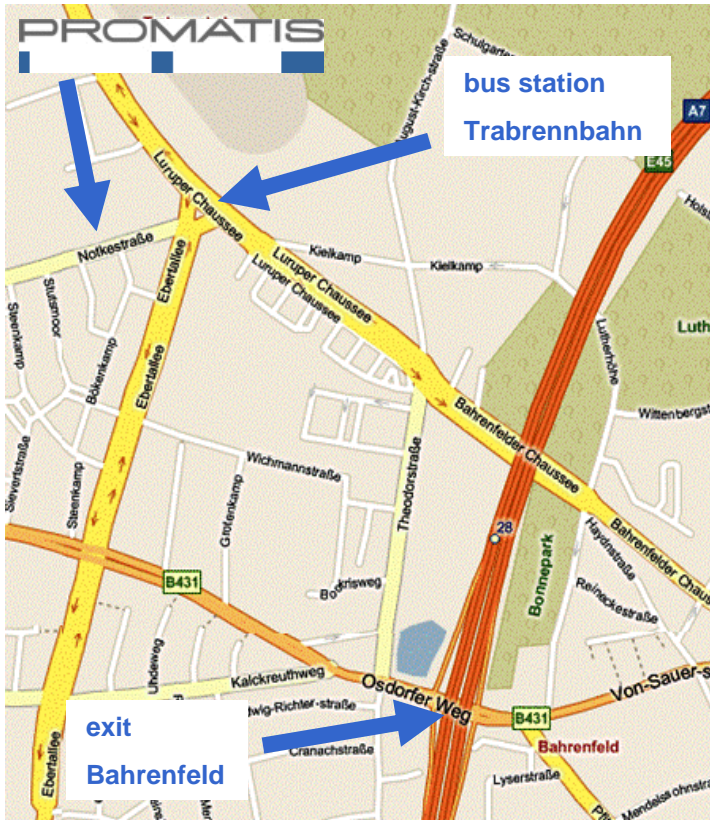

Your way to PROMATIS

PROMATIS software GmbH

Notkestr. 9
 22607 Hamburg, Germany
 Voice +49 (40) 253 32 69 - 0
 Fax +49 (40) 253 32 69 - 99

Arrival via car from North/South

A7, exit Bahrenfeld, turn off to Osdorfer Weg (follow the signs to Trabrennbahn). Turn right towards Ebertallee. At the end of the Ebertallee you can already see the Notkestraße on the left hand side. Via the 'roundabout' turn back into the Notkestraße.

Distance from highway approx. 10 minutes.

Arrival via train to station Dammtor

S11 direction Blankenese or S31 direction Wedel.

Exit 'Holstenstraße' and change here for Metrobus 3 direction Schenefelder Platz.

Exit 'Bahrenfeld Trabrennbahn'.

Distance from station Dammtor approx. 25 minutes.

Arrival via train to station Altona

Metrobus 2 direction Schenefeld (Mitte).

Exit 'Bahrenfeld Trabrennbahn'.

Distance from station Altona approx. 15 minutes.

Distance from bus station 'Bahrenfeld Trabrennbahn' to PROMATIS approx. 5 – 10 minutes: Cross the street at the bus station to direction Ebertallee, at the right hand side: Notkestraße.

Arrival by plane