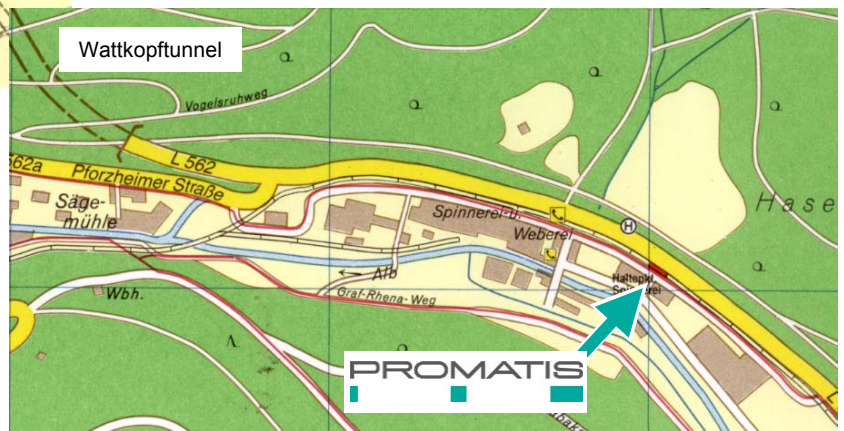

Highway A5 Exit Ettlingen/Bad Herrenalb
 At the 1. traffic lights: turn left towards Ettlingen
 (take the left most lane)
 at the 2. traffic lights: turn left towards Bad Herrenalb
 through *Wattkopf* tunnel
 at the 1. traffic lights after the tunnel: make a right turn
 and immediately a left turn
Distance from Highway about 5 minutes

Karlsruhe Main Station
 AVG Tram Line S1 or S11
 to tram station *Ettlingen Spinnerei*
Distance from Karlsruhe main station about 15 minutes